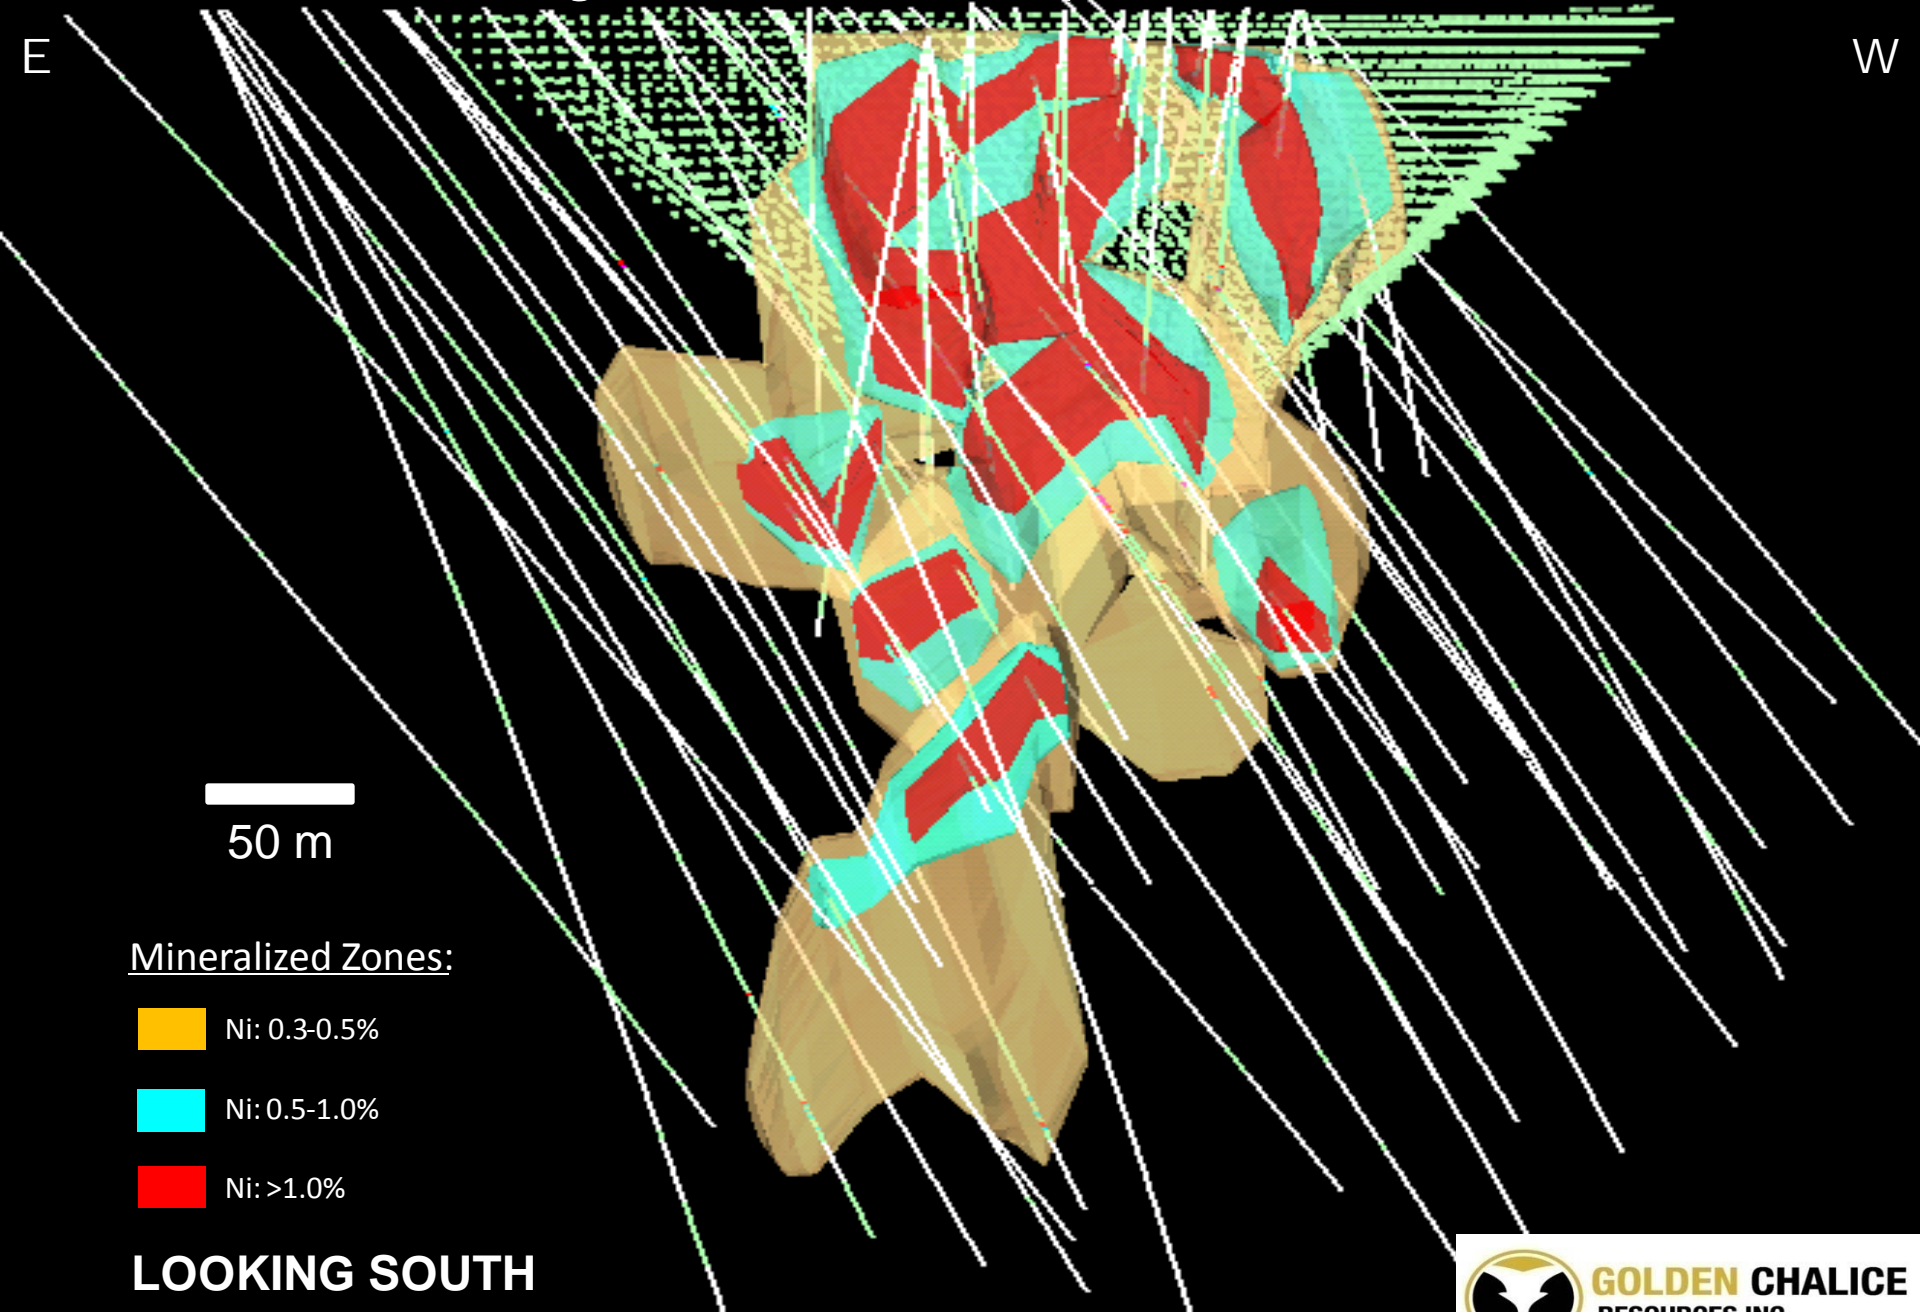

Langmuir W4 Nickel Deposit – 3D View

Langmuir W4 Nickel Deposit – 3D View

50 m

Mineralized Zones:

- Ni: 0.3-0.5%
- Ni: 0.5-1.0%
- Ni: >1.0%

LOOKING SOUTH

Langmuir W4 Nickel Deposit – 3D View

S

N

50 m

Mineralized Zones:

 Ni: 0.3-0.5%

 Ni: 0.5-1.0%

 Ni: >1.0%

LOOKING WEST

GOLDEN CHALICE
RESOURCES INC