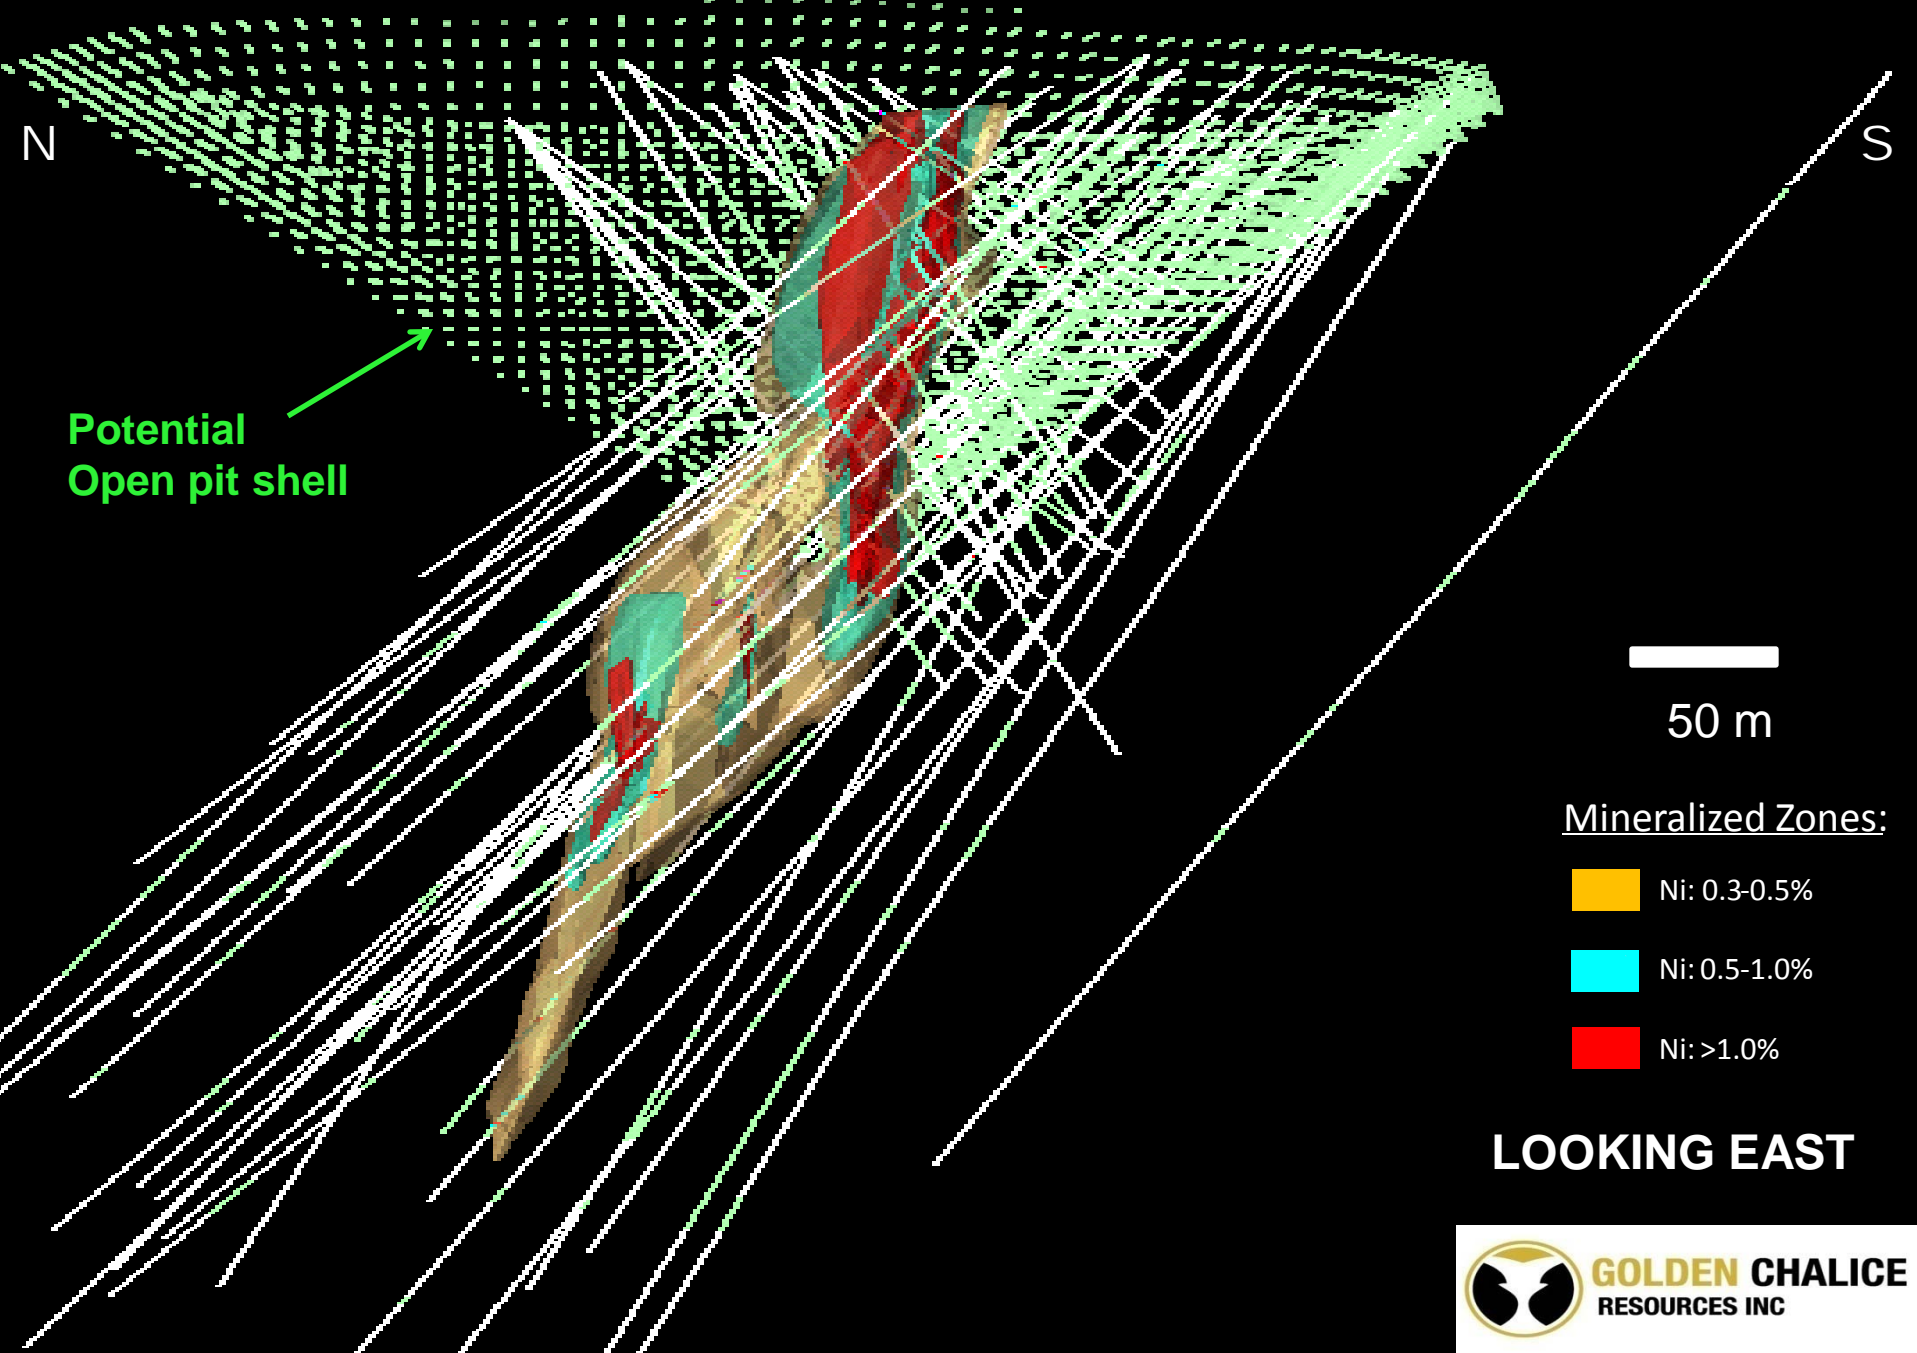

Langmuir W4 Nickel Deposit – 3D View

Langmuir W4 Nickel Deposit – 3D View

50 m

Mineralized Zones:

- Ni: 0.3-0.5%
- Ni: 0.5-1.0%
- Ni: >1.0%

LOOKING SOUTH

Langmuir W4 Nickel Deposit – 3D View

S

N

50 m

Mineralized Zones:

 Ni: 0.3-0.5%

 Ni: 0.5-1.0%

 Ni: >1.0%

LOOKING WEST

GOLDEN CHALICE
RESOURCES INC